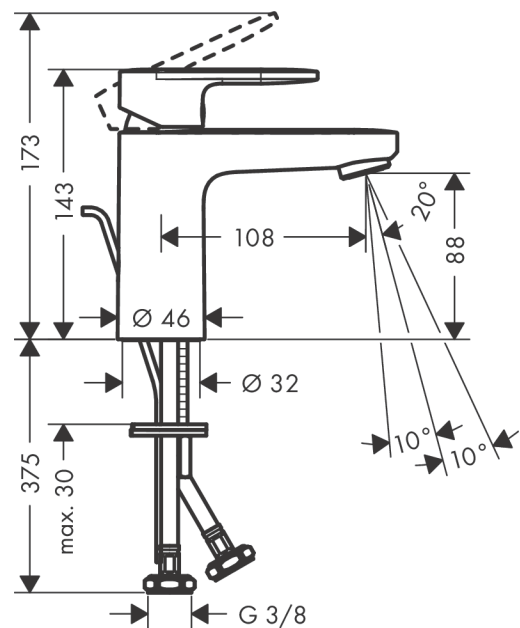

Scale drawing