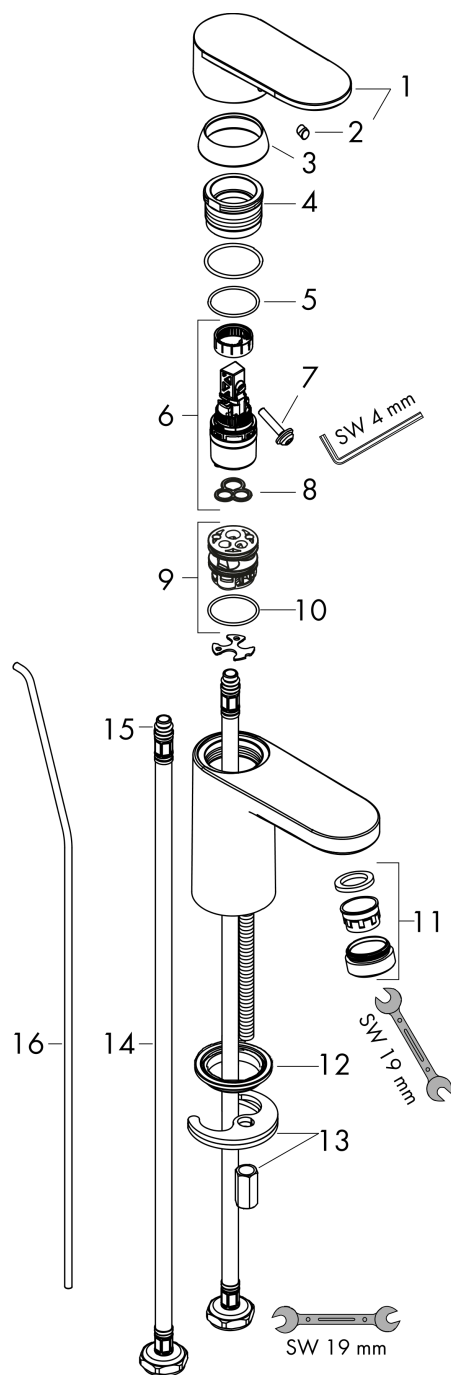

#### Scale drawing

**Vernis Blend**  
**Single lever basin mixer 100 CoolStart with pop-up waste set**  
 Surfaces: **Chrome**    Article Number: **71585000**

### Flowchart

**Vernis Blend**  
**Single lever basin mixer 100 CoolStart with pop-up waste set**  
 Surfaces: **Chrome**    Article Number: **71585000**

### Exploded Drawing

Year of production: >01/21

### Spare part list

Year of production: >01/21

Pos.	Description	Article Number	Price	PU
1	handle	93678000	-	1
2	screw cover	96338000	-	1
3	flange	93680000	-	1
4	nut	93681000	-	1
5	O-ring 24x1,5	98434000	-	1
6	cartridge, assy	97685000	-	1
7	locking screw for handle	95140000	-	1
8	seal	98865000	-	1
9	adapter for cartridge	98866000	-	1
10	O-ring 23x2	98398000	-	1
11	aerator swivelling M24x1 (5 l/min)	93834000	-	1
12	seal Ø 42	98722000	-	1
13	fixing set	96016000	-	1
14	connection hose 600 mm M8x0,75 G3/8	96556000	-	1
15	O-ring 7x1,5	98422000	-	1
16	pull rod	93683000	-	1
a	pop up waste	92168000	-	1